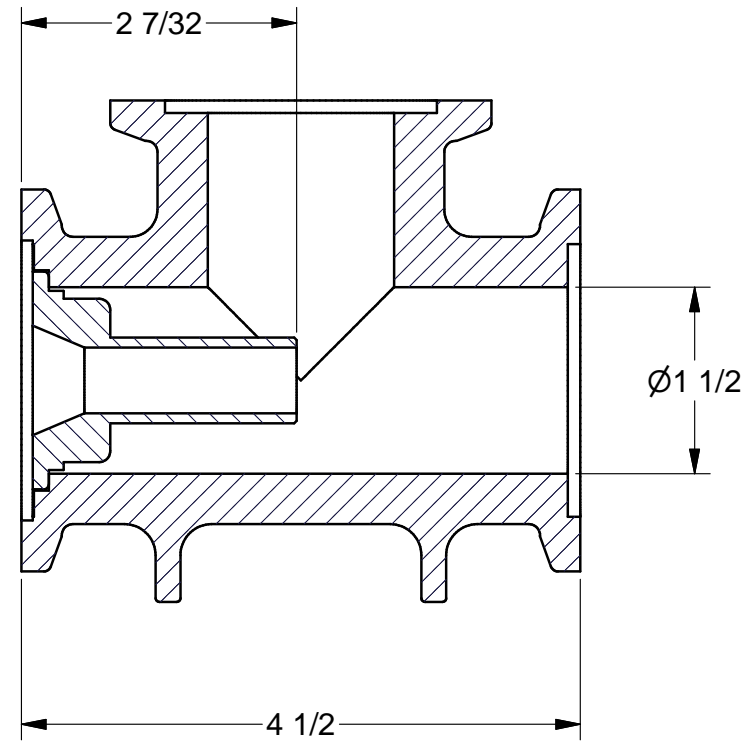

| Parts List |     |             |                |
|------------|-----|-------------|----------------|
| ITEM       | QTY | PART NUMBER | DESCRIPTION    |
| 1          | 1   | M202TEEV    | VENTURI BODY   |
| 2          | 1   | M100075BRBV | VENTURI NOZZLE |

**BANJO CORPORATION**  
 150 BANJO DRIVE, CRAWFORDSVILLE, IN 47933  
 WEB SITE: WWW.BANJOCORP.COM  
 E-MAIL: SALES1@BANJOCORP.COM

DESCRIPTION  
**2" X 3/4" VENTURI MANIFOLD TEE**

PART NUMBER  
**M200TEEV075**