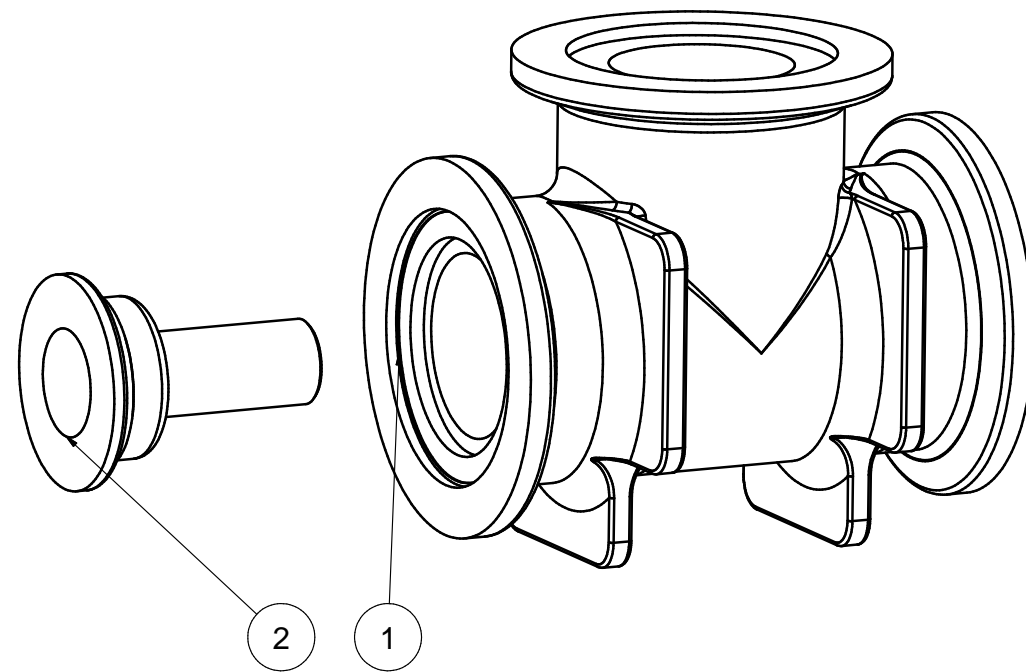

| Parts List |     |             |                |
|------------|-----|-------------|----------------|
| ITEM       | QTY | PART NUMBER | DESCRIPTION    |
| 1          | 1   | M202TEEV    | VENTURI BODY   |
| 2          | 1   | M100075BRBV | VENTURI NOZZLE |

**BANJO CORPORATION**  
 150 BANJO DRIVE, CRAWFORDSVILLE, IN 47933  
 WEB SITE: WWW.BANJOCORP.COM  
 E-MAIL: SALES1@BANJOCORP.COM

DESCRIPTION  
**2" X 3/4" VENTURI MANIFOLD TEE**

PART NUMBER  
**M200TEEV075**