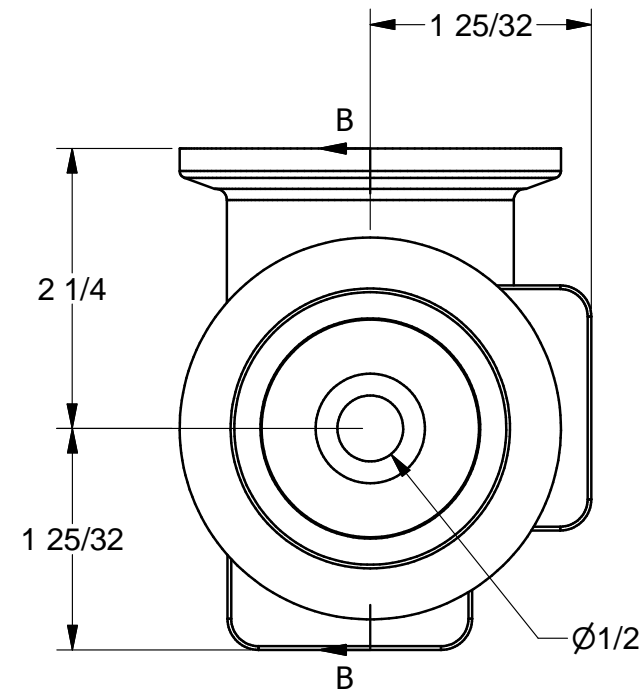

| Parts List |     |             |                |
|------------|-----|-------------|----------------|
| ITEM       | QTY | PART NUMBER | DESCRIPTION    |
| 1          | 1   | M202TEEV    | VENTURI BODY   |
| 2          | 1   | M100075BRBV | VENTURI NOZZLE |

**BANJO CORPORATION**  
 150 BANJO DRIVE, CRAWFORDSVILLE, IN 47933  
 WEB SITE: WWW.BANJOCORP.COM  
 E-MAIL: SALES1@BANJOCORP.COM

DESCRIPTION  
**2" X 3/4" VENTURI MANIFOLD TEE**

PART NUMBER  
**M200TEEV075**